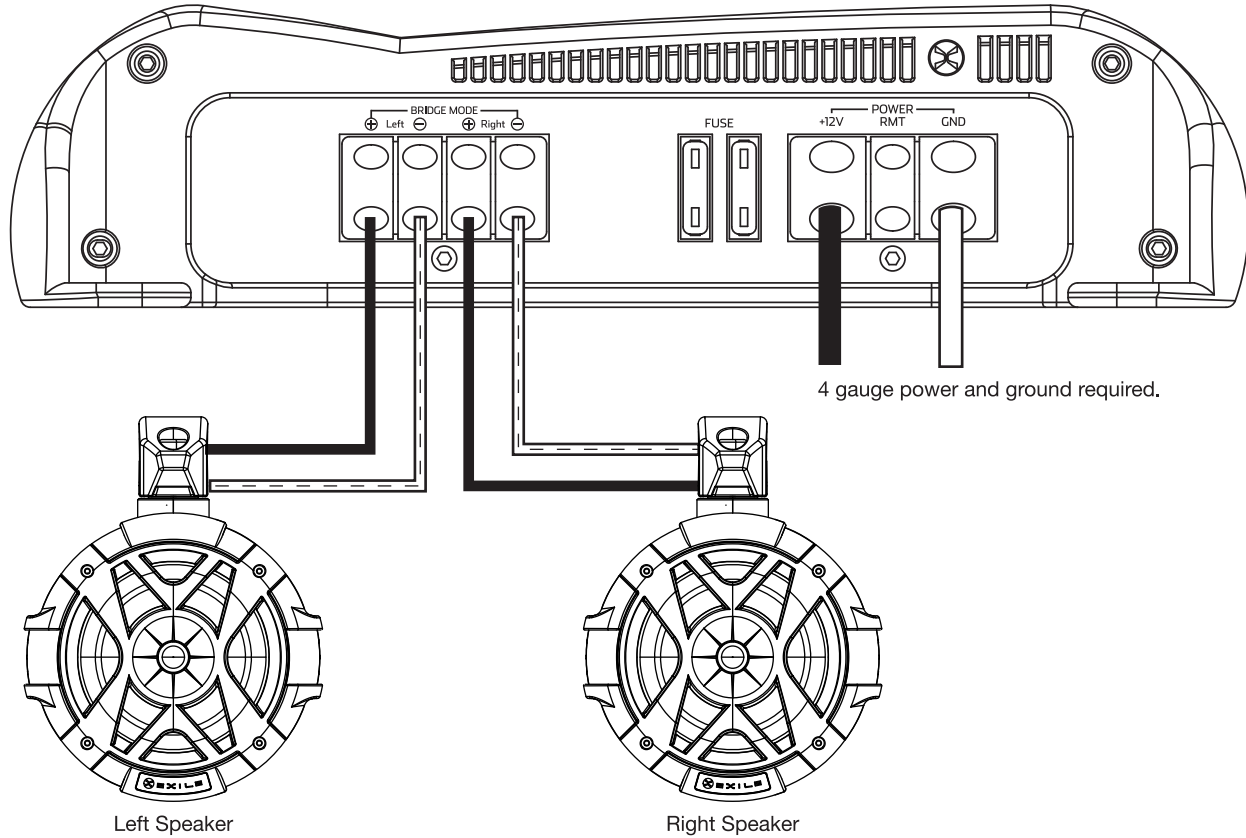

EXILE

Wiring One Harpoon to One Pair of Exile Tower Speakers

Below is the best way to hookup one Harpoon to power one pair Exile tower speakers. The Harpoon a very powerful two channel amp that delivers maximum performance.

TERMINAL SIDE

SIGNAL SIDE