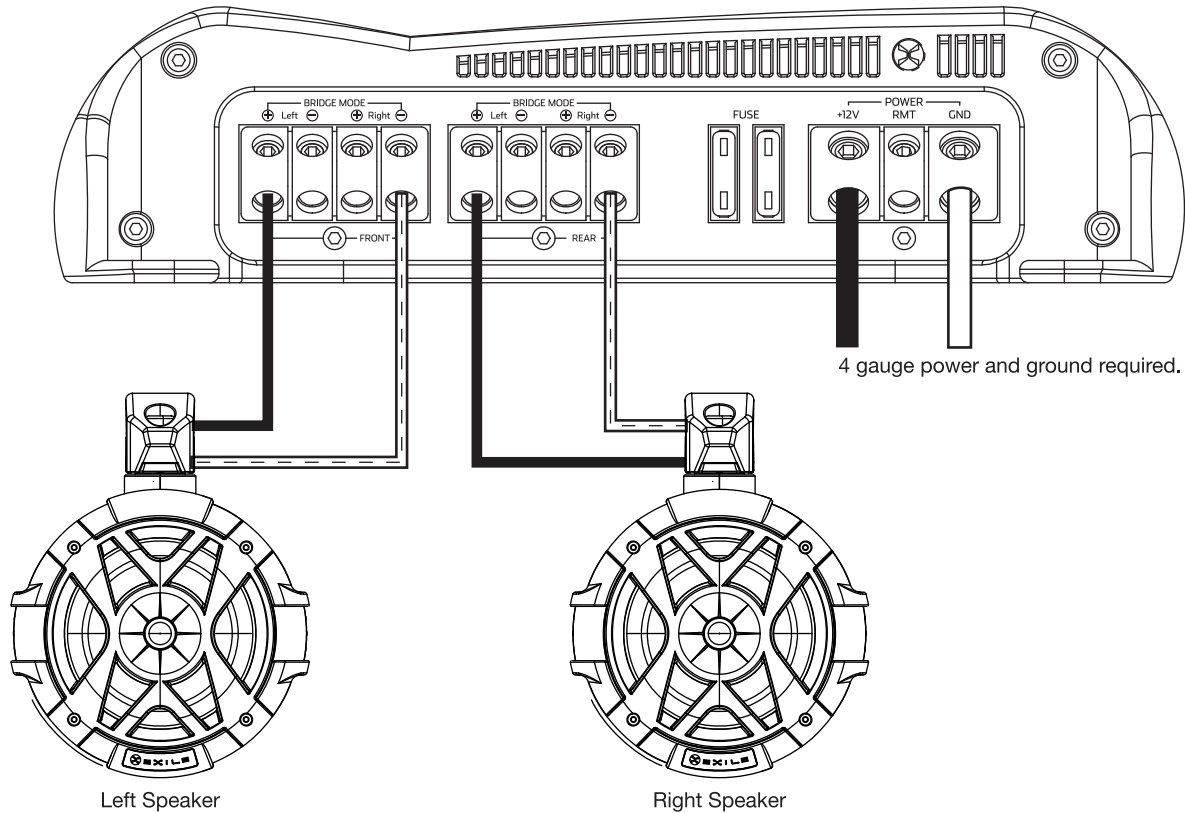

EXILE

Wiring One Xi800.4 to One Pair Exile Tower Speakers

Below is the best way to hookup one Xi800.4 to power one pair of Exile tower speakers. The Xi800.4 is a four channel amplifier that will also operate in "Bridged 2CH" configuration. This essentially makes the Xi800.4 a very powerful two channel amp that delivers maximum performance.

TERMINAL SIDE

SIGNAL SIDE